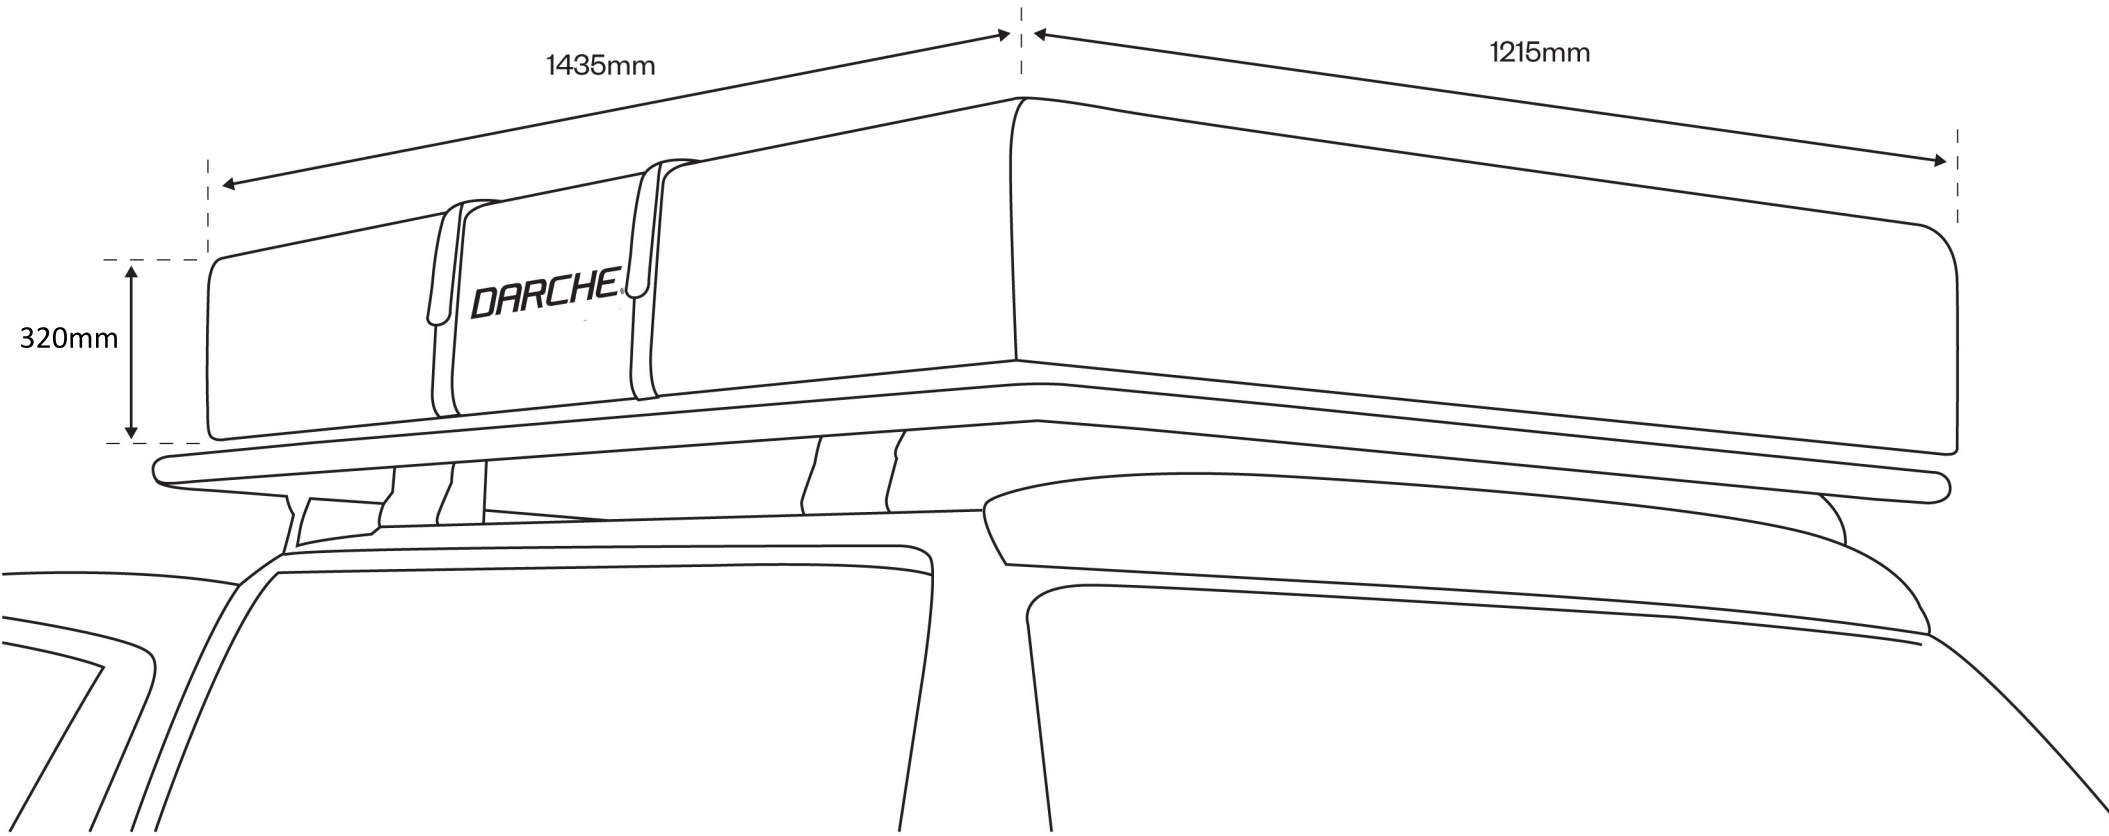

# INTREPIDOR 2 RTT - PACK DOWN DIMENSIONS

\*HEIGHT EXCLUDES LADDER - APPROX 60MM

**MOUNTING RAIL: 1420MM LONG  
820MM APART  
50MM WIDE  
25MM HIGH**